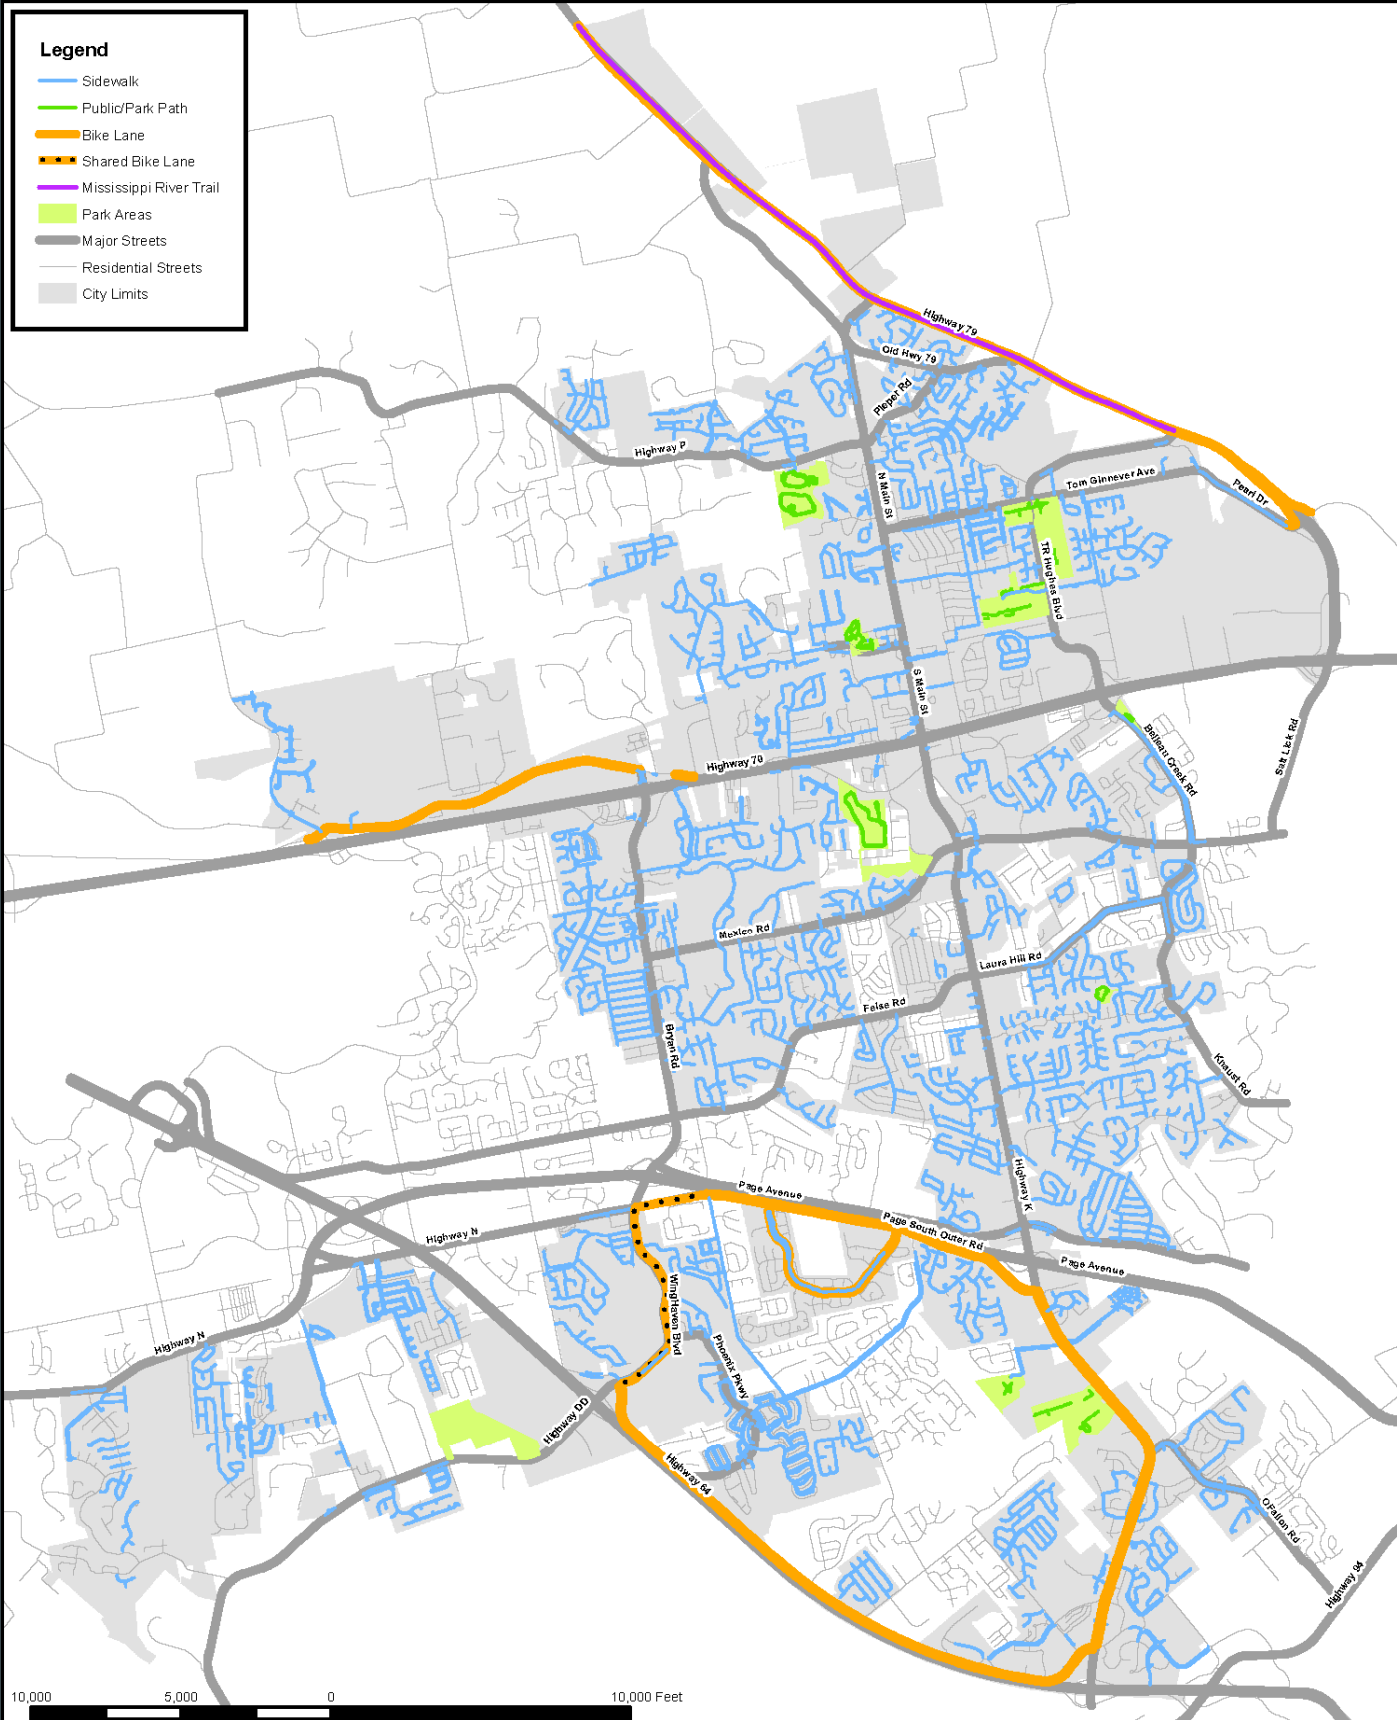

Legend

- Sidewalk
- Public/Park Path
- Bike Lane
- Shared Bike Lane
- Mississippi River Trail
- Park Areas
- Major Streets
- Residential Streets
- City Limits

Planning & Development
 Geographic Information Systems
 O'Fallon, Missouri

13. Public Trail Map

Base map information current through Ordinance #6043
 Printed: 02/05/2015