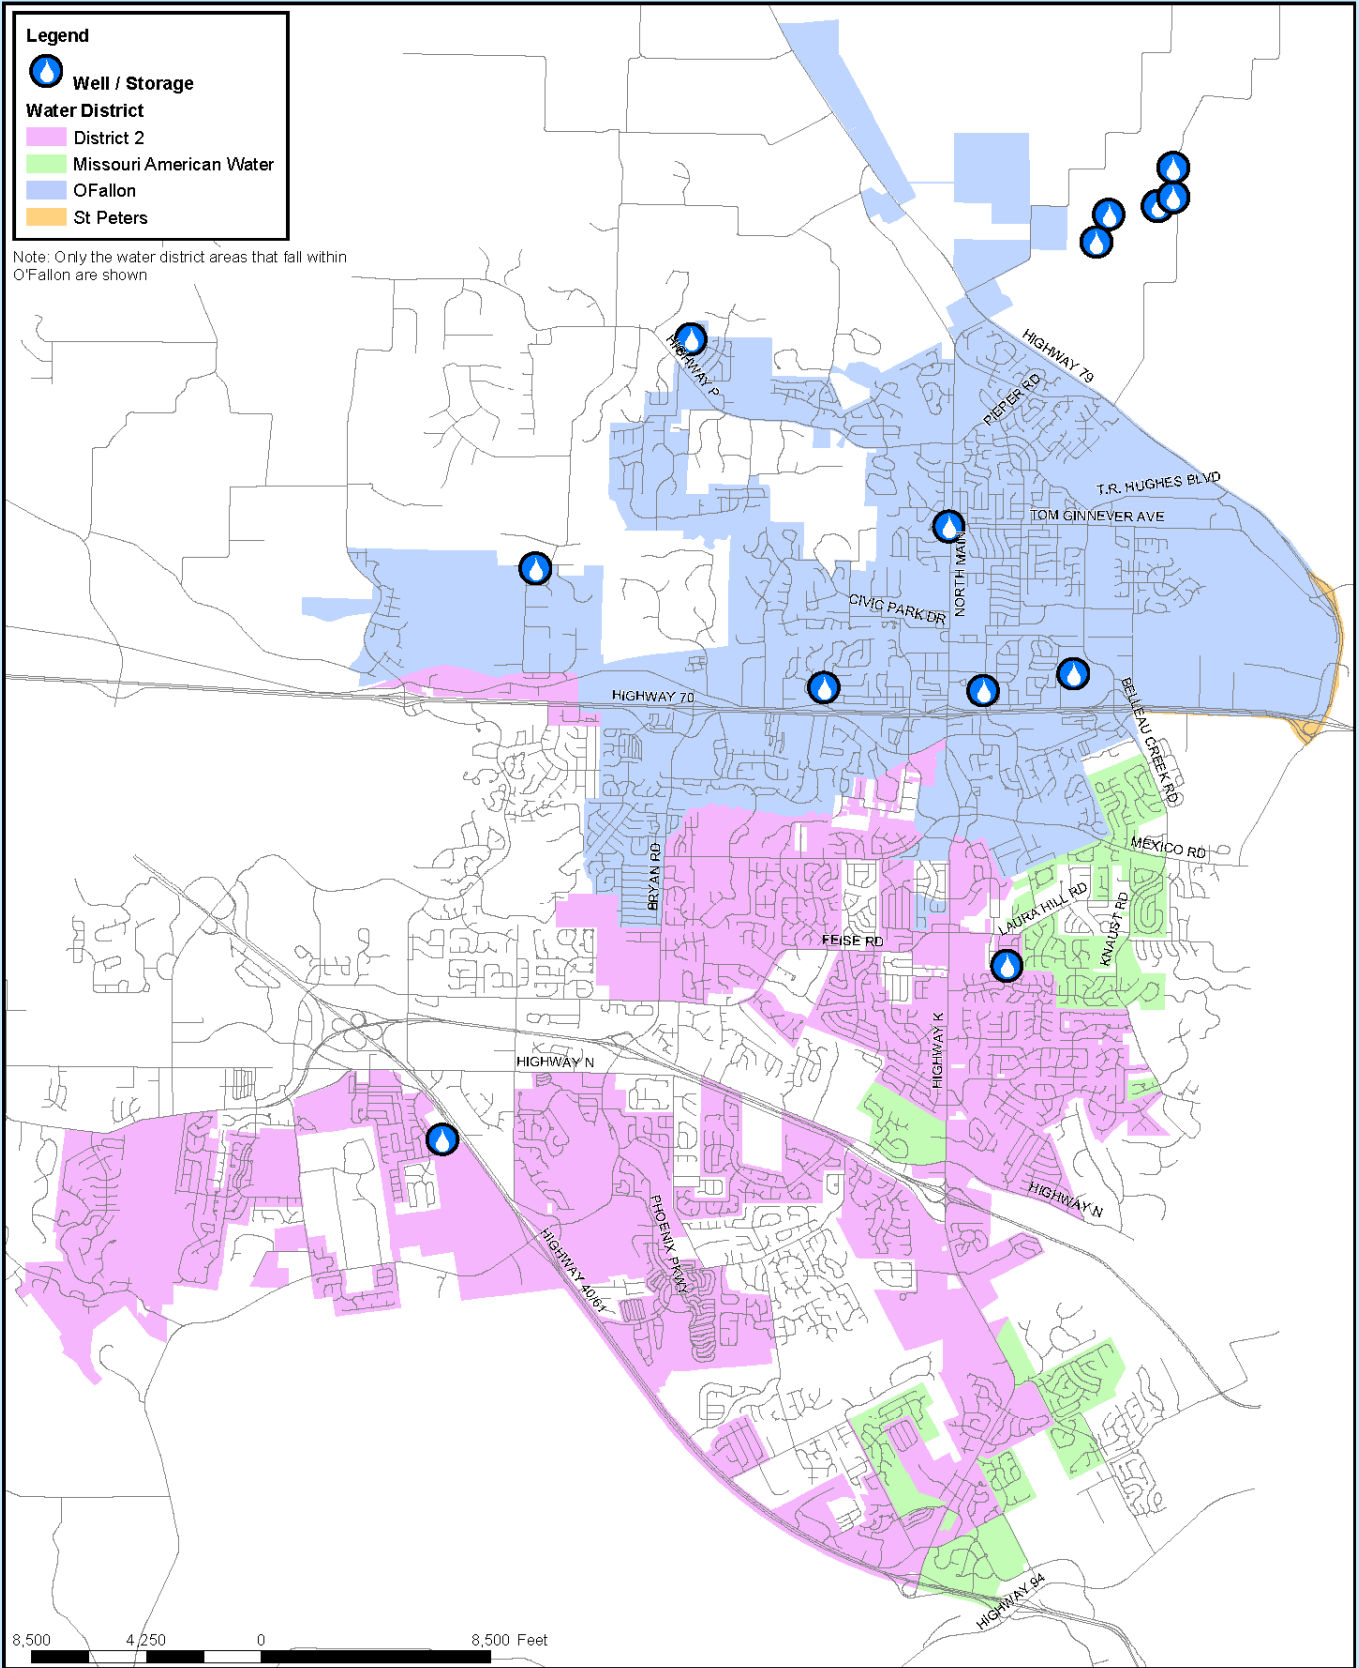

Legend

 Well / Storage

Water District

-  District 2
-  Missouri American Water
-  O'Fallon
-  St Peters

Note: Only the water district areas that fall within O'Fallon are shown

Planning & Development
Geographic Information Systems
O'Fallon, Missouri

8. Water Districts

Base map information current through Ordinance #6043
Printed: 02/05/2015