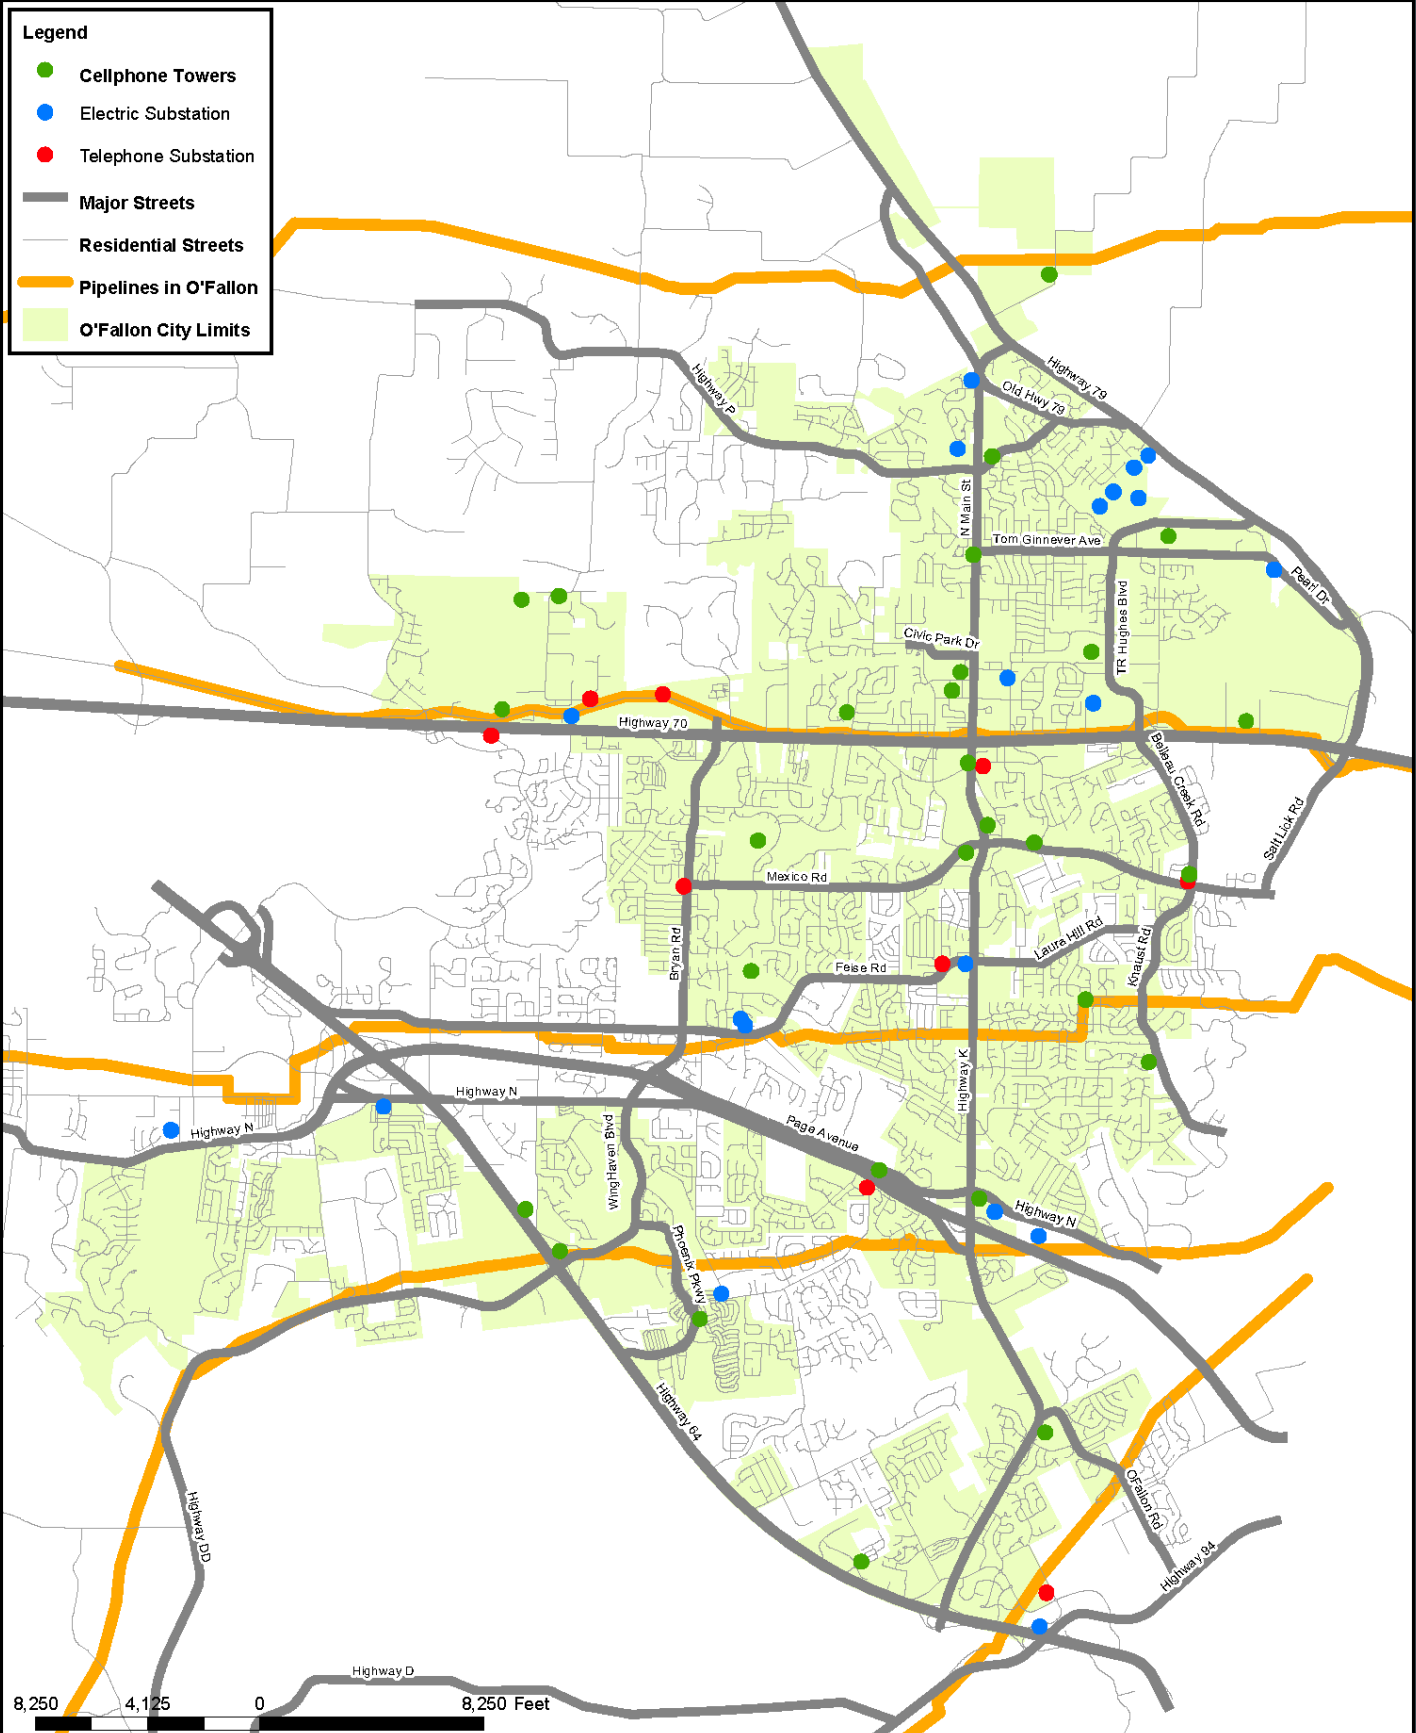

Legend

- Cellphone Towers
- Electric Substation
- Telephone Substation
- Major Streets
- Residential Streets
- Pipelines in O'Fallon
- O'Fallon City Limits

Planning & Development
Geographic Information Systems
O'Fallon, Missouri

7. Utility Locations

Base map information current through Ordinance #6043
Printed: 02/05/2015